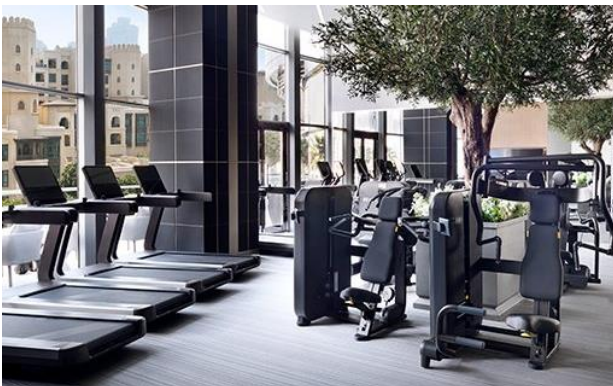

GYM

Opening Hours

- Daily 24 Hours