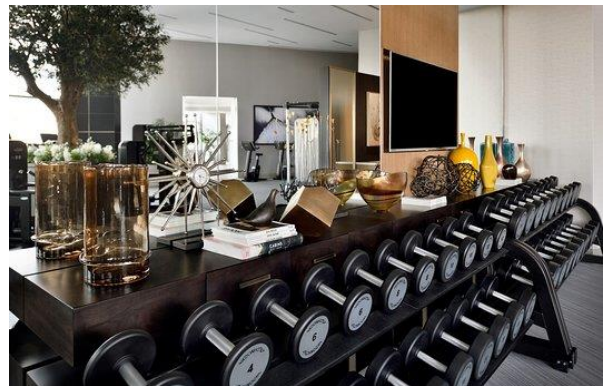

GYM

Opening Hours

- Daily 24 Hours