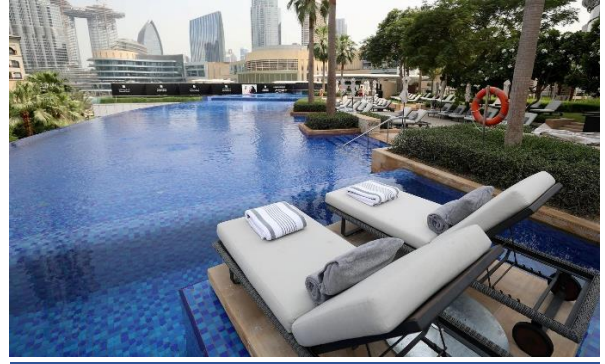

- Daily 24 Hours

SPA

Opening Hours

- Daily 10am to 10pm
- 60 min Massage (650 AED++)
- 90 min Massage (850 AED++)
- U by Emaar discounts applicable

GRANDIOSE SUPERMARKET

Opening Hours

- Daily 24 Hours

POOL