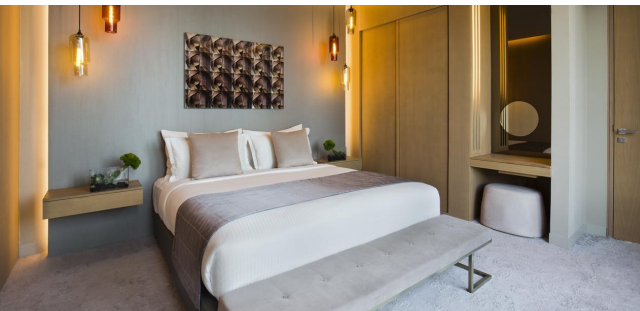

JUNIOR SUITE