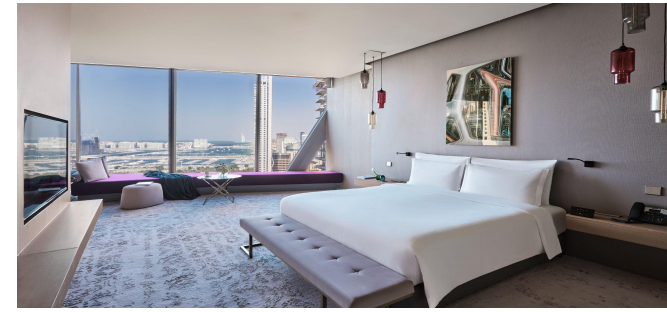

Size: 48 - 53 m²

ONE BEDROOM DELUXE SUITE

Size: 84 - 94 m²